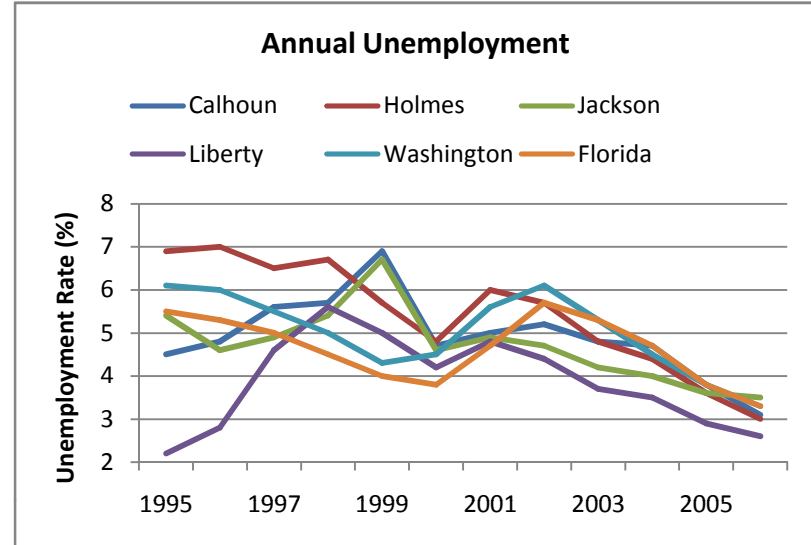

**Workforce Statistics - LAUS**

Work Force Region 3 -  
Calhoun/Holmes/Jackson/  
Liberty/Washington Counties

**Major Employers - Private Sector (Region 3)**

County	Business Name	Number of Employees
Washington	WestPoint Stevens Company, Inc.	800
Jackson	Alliance Laundry Systems	485
Jackson	Family Dollar Distribution Center	400
Calhoun	Shelton's Trucking Service	375
Washington	Trawick Construction	240
Washington	NW Florida Community Hospital	225
Holmes	Mariner Health Care of Bonifay	200
Washington	AT&T	193
Liberty	C.W. Roberts Contracting, Inc.	180
Washington	Washington Country Kennel Club	175