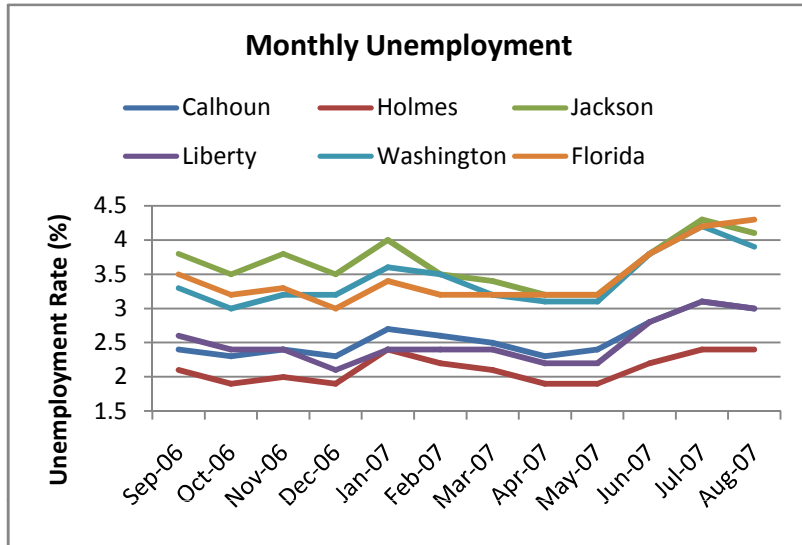

**Workforce Statistics - LAUS**

Work Force Region 3 -  
Calhoun/Holmes/Jackson/  
Liberty/Washington Counties

**Major Employers - Private Sector (Region 3)**

County	Business Name	Number of Employees
Washington	WestPoint Stevens Company, Inc.	800
Jackson	Alliance Laundry Systems	485
Jackson	Family Dollar Distribution Center	400
Calhoun	Shelton's Trucking Service	375
Washington	Trawick Construction	240
Washington	NW Florida Community Hospital	225
Holmes	Mariner Health Care of Bonifay	200
Washington	AT&T	193
Liberty	C.W. Roberts Contracting, Inc.	180
Washington	Washington Country Kennel Club	175