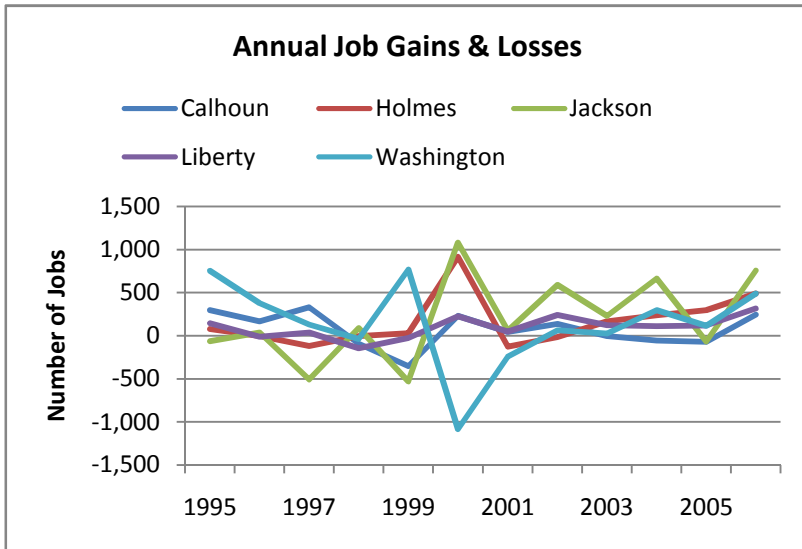

**Workforce Statistics - LAUS**

Work Force Region 3 -  
Calhoun/Holmes/Jackson/  
Liberty/Washington Counties

**Major Employers - Private Sector (Region 3)**

County	Business Name	Number of Employees
Washington	WestPoint Stevens Company, Inc.	800
Jackson	Alliance Laundry Systems	485
Jackson	Family Dollar Distribution Center	400
Calhoun	Shelton's Trucking Service	375
Washington	Trawick Construction	240
Washington	NW Florida Community Hospital	225
Holmes	Mariner Health Care of Bonifay	200
Washington	AT&T	193
Liberty	C.W. Roberts Contracting, Inc.	180
Washington	Washington Country Kennel Club	175