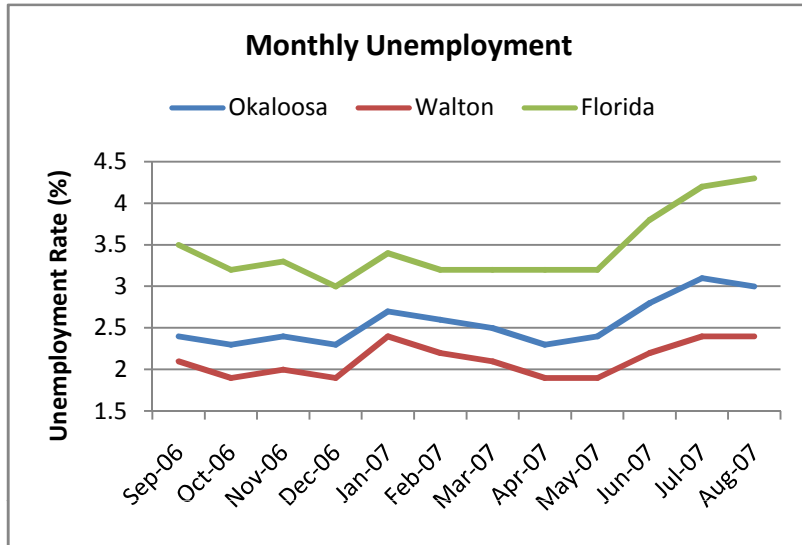

**Workforce Statistics - LAUS**

**Major Employers - Private Sector (Region 2)**

County	Business Name	Number of Employees
Okaloosa	Abbott Resorts	1,300
Okaloosa	Crestview Aerospace	1,220
Walton	Sandestin Golf & Beach Resort	1,000
Okaloosa	Fort Walton Beach Medical Center	941
Okaloosa	BAE Systems	910
Okaloosa	Tybrin Corporation	875
Okaloosa	Metric Systems Corporation	730
Okaloosa	Sverdrup Technology	650
Walton	Hilton Sandestin Beach Resort	600
Okaloosa	North Okaloosa Medical Center	585