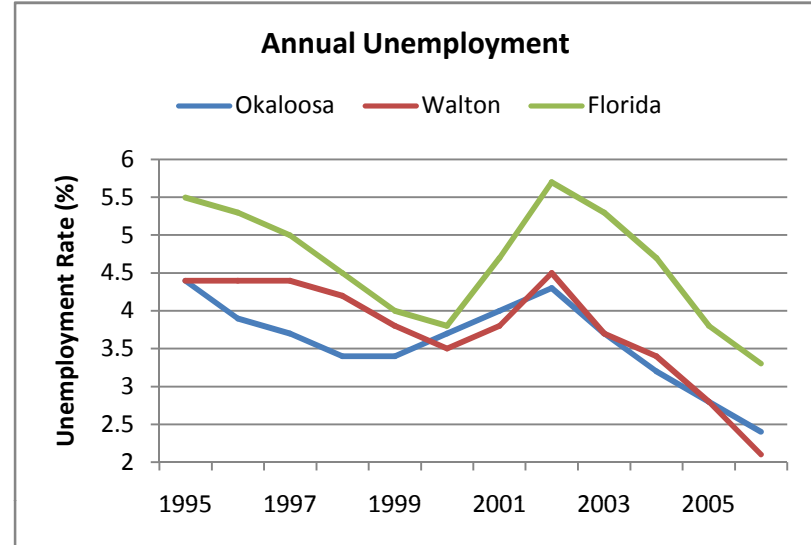

**Workforce Statistics - LAUS**

**Major Employers - Private Sector (Region 2)**

County	Business Name	Number of Employees
Okaloosa	Abbott Resorts	1,300
Okaloosa	Crestview Aerospace	1,220
Walton	Sandestin Golf & Beach Resort	1,000
Okaloosa	Fort Walton Beach Medical Center	941
Okaloosa	BAE Systems	910
Okaloosa	Tybrin Corporation	875
Okaloosa	Metric Systems Corporation	730
Okaloosa	Sverdrup Technology	650
Walton	Hilton Sandestin Beach Resort	600
Okaloosa	North Okaloosa Medical Center	585