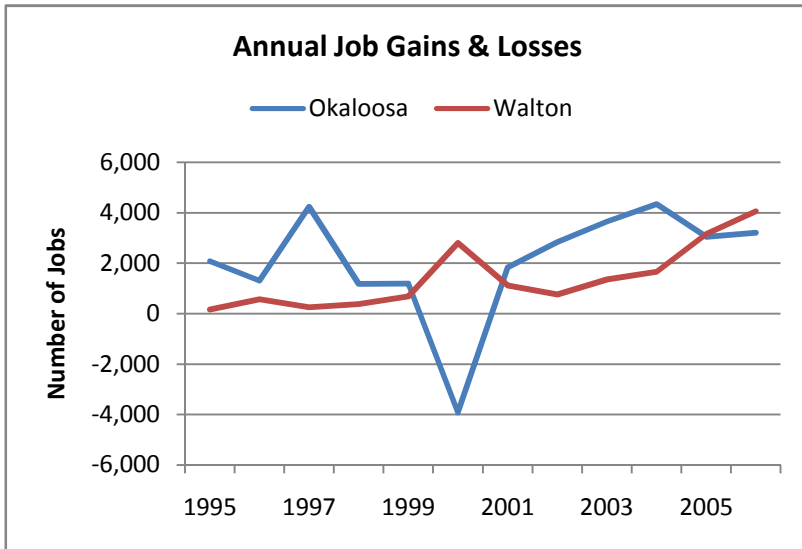

**Workforce Statistics - LAUS**

**Major Employers - Private Sector (Region 2)**

County	Business Name	Number of Employees
Okaloosa	Abbott Resorts	1,300
Okaloosa	Crestview Aerospace	1,220
Walton	Sandestin Golf & Beach Resort	1,000
Okaloosa	Fort Walton Beach Medical Center	941
Okaloosa	BAE Systems	910
Okaloosa	Tybrin Corporation	875
Okaloosa	Metric Systems Corporation	730
Okaloosa	Sverdrup Technology	650
Walton	Hilton Sandestin Beach Resort	600
Okaloosa	North Okaloosa Medical Center	585